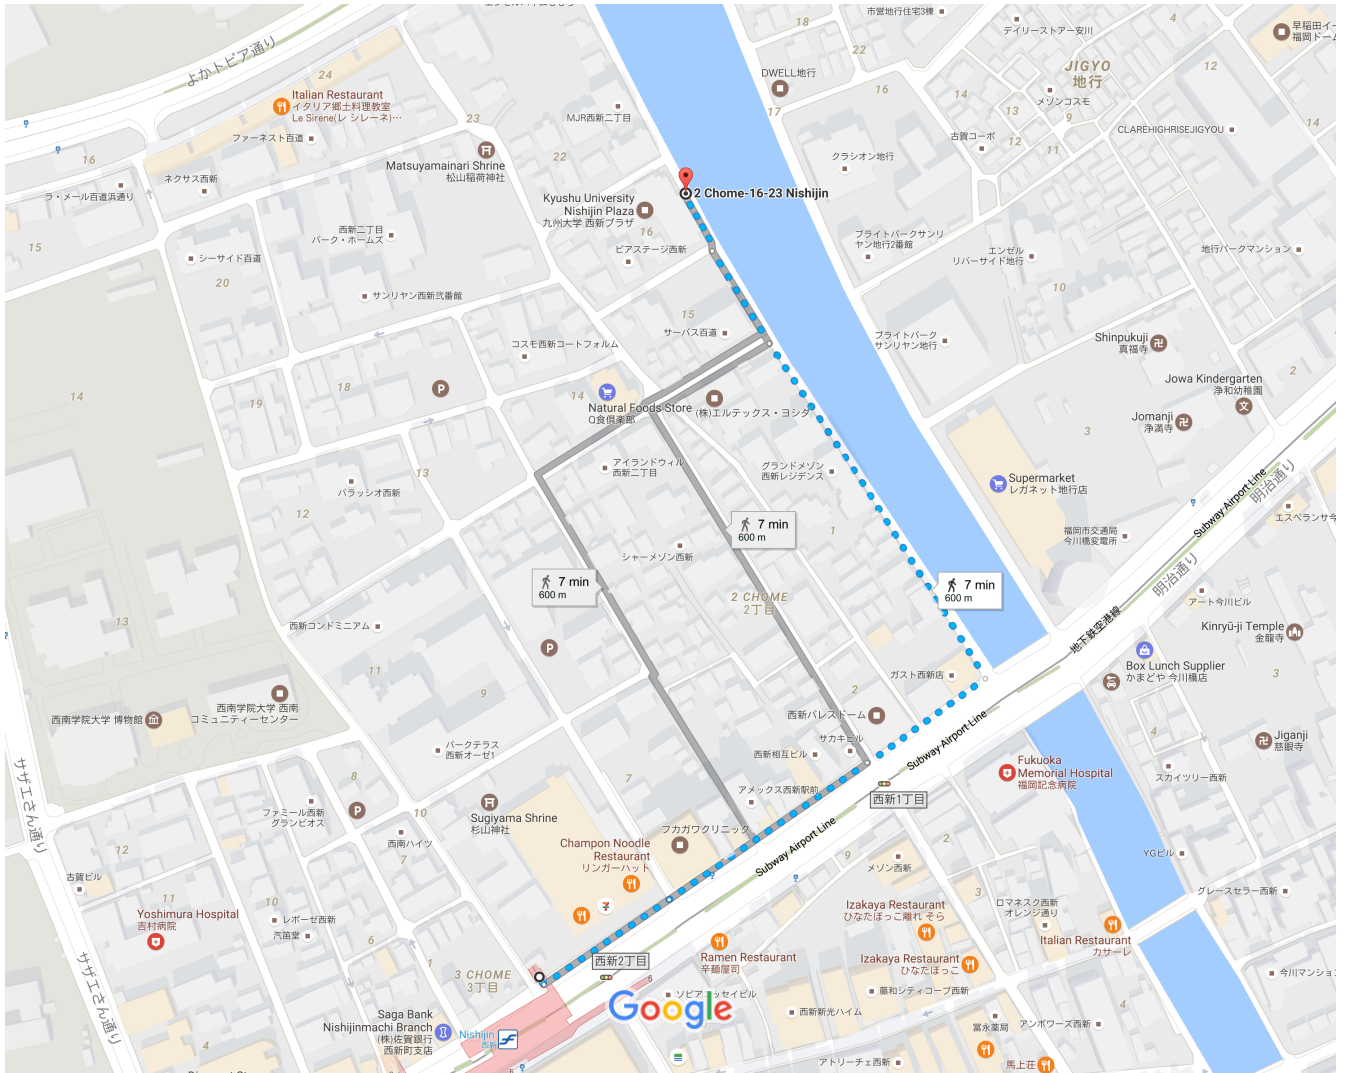

西新駅, Fukuoka-ken, Fukuoka-shi, Sawara-ku, Walk 600 m, 7 min  
Nishijin, 2 Chome to 2 Chome-16-23 Nishijin, Sawara-ku,  
Fukuoka-shi, Fukuoka-ken 814-0002

Map data ©2017 Google, ZENRIN 50 m

via unnamed roads

7 min

600 m

via unnamed roads

7 min

600 m

via unnamed roads

7 min

600 m